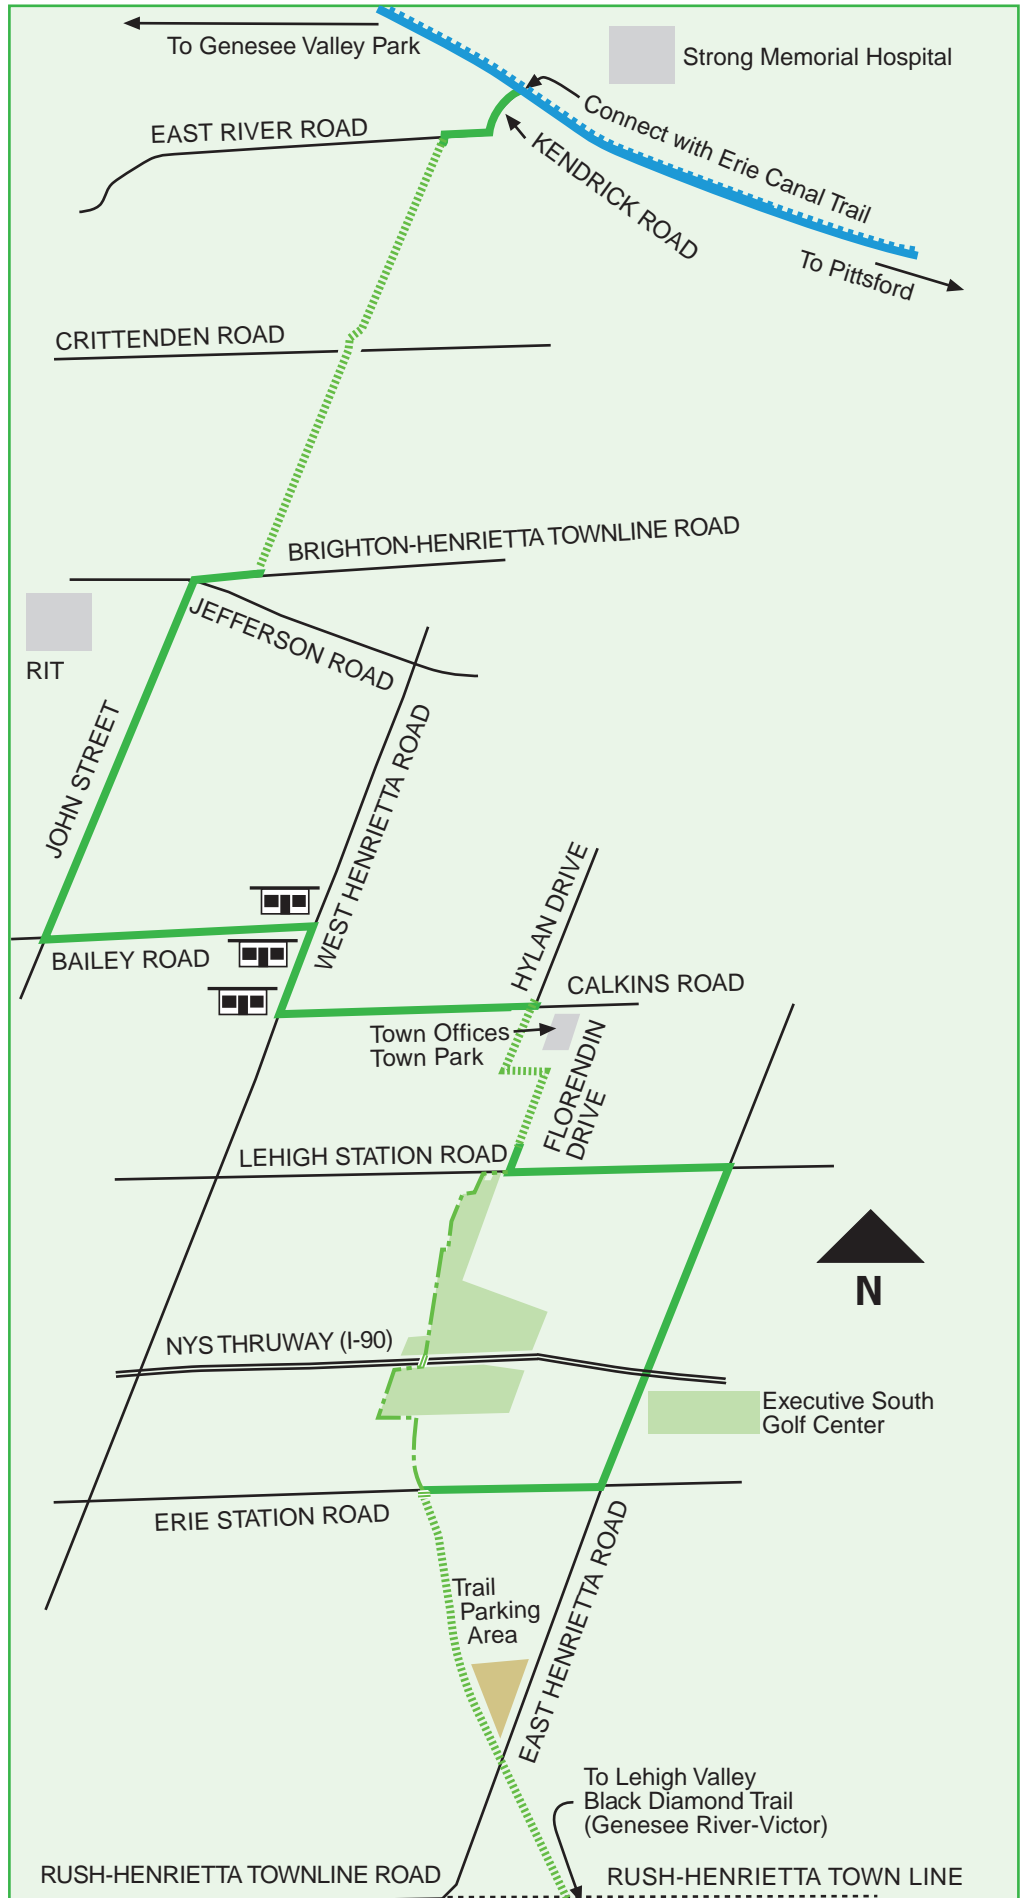

Lehigh Valley Multi-Use Trail (North Branch)

	Roadside trail
	Stone dust trail
	Trail under construction (no access)
	Erie Canal Trail
	Road
	Convenience store

(distances are approximate)

Carry-in, Carry-out

You must take all your garbage with you for disposal after leaving the park.

Leash All Pets

All pets must be leashed, and you are responsible for cleaning up after your pet.

No Glass

Do not bring glass bottles onto the trail.

No Motorized Use

No Hunting

Henrietta Foundation Inc.

www.henriettafoundation.org
(585) 359-7071

©2007 Henrietta Foundation Inc.